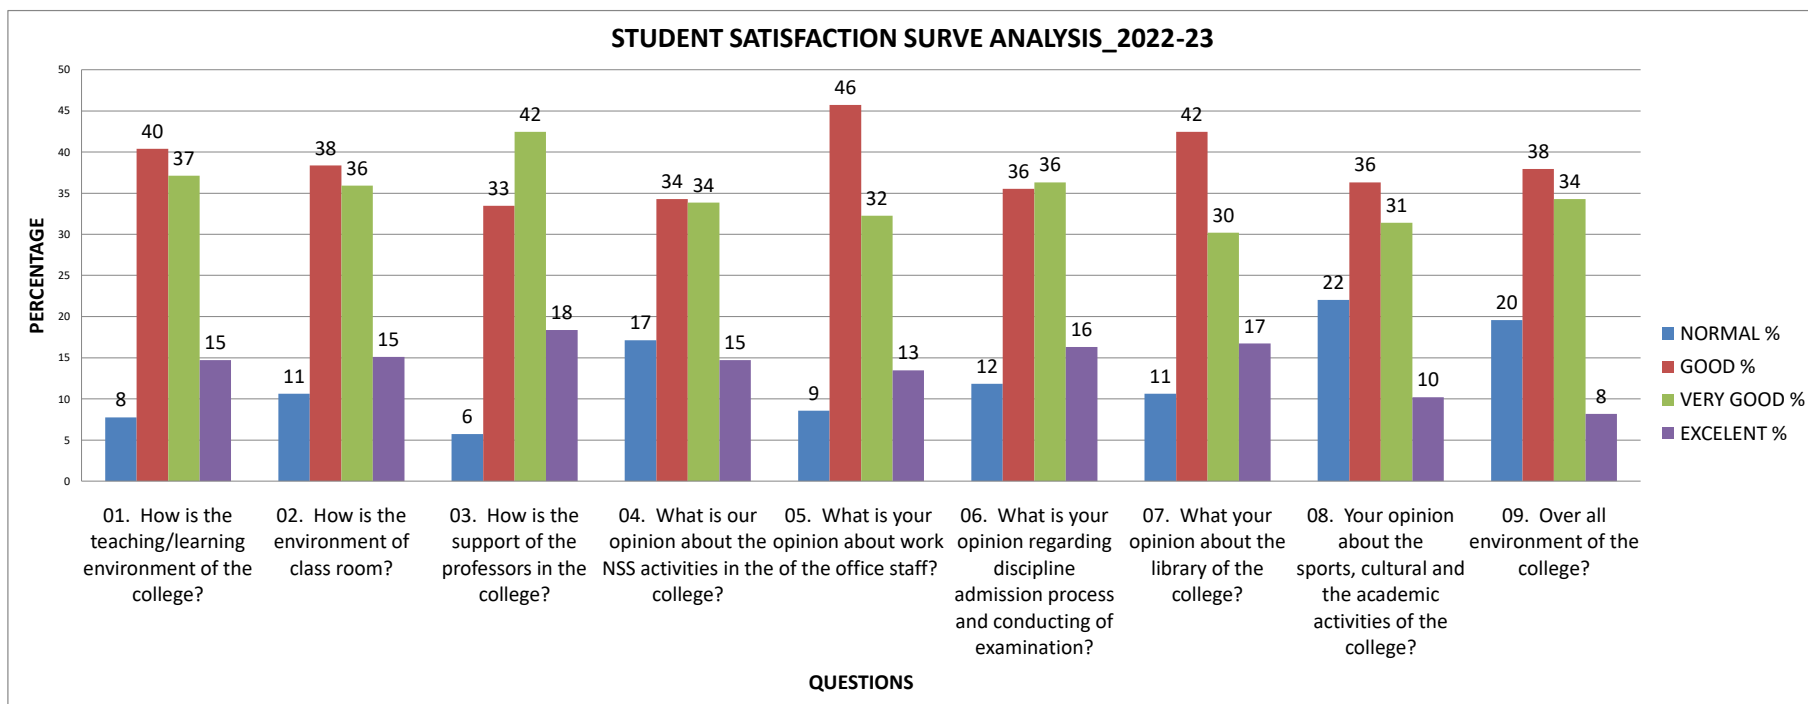

2.7_ STUDENT SATISFACTION SURVE

STUDENT SATISFACTION SURVE ANALYSIS_2022-23

QUESTION	NORMAL %	GOOD %	VERY GOOD %	EXCELENT %
01. How is the teaching/learning environment of the college?	8	40	37	15
02. How is the environment of class room?	11	38	36	15
03. How is the support of the professors in the college?	6	33	42	18
04. What is our opinion about the NSS activities in the college?	17	34	34	15
05. What is your opinion about work of the office staff?	9	46	32	13
06. What is your opinion regarding discipline admission process and conducting of examination?	12	36	36	16
07. What your opinion about the library of the college?	11	42	30	17
08. Your opinion about the sports, cultural and the academic activities of the college?	22	36	31	10
09. Over all environment of the college?	20	38	34	8